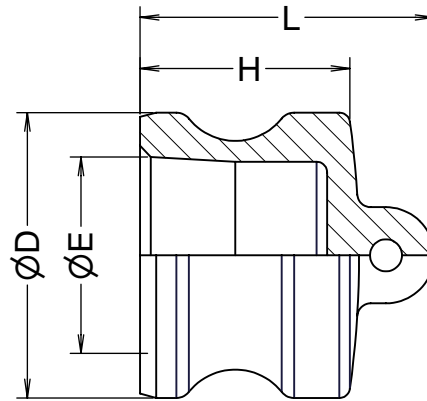

400-DP

Part No.	75-DP	100-DP	125-DP	150-DP	200-DP	300-DP	400-DP	
Size	mm	20	25	32	40	50	80	100
	inches	3/4	1	1-1/4	1-1/2	2	3	4
∅D	32	36.7	45.5	53.4	63	91.5	119.5	
∅E	21	23	28	35	47	76	99	
H	25	31	39	40	48	45	41	
L	35	42	55	55	61	63	59	

Units:mm

Section E-E

1	ボディ	ポリプロピレン	1	
ITEM	PART NAME	MATERIAL	Q'TY	REMARKS
CUSTOMER		TITLE		
		<b>MAX-LOK</b>		
		MAX-DP ダストプラグ		
DATE	SCALE	DRAW	APPR	
Jun.10'03	none	ToMo		
DWG No.				
MAX-DP-05PP-02		3		
		 <b>FULLNESS JAPAN CORPORATION.</b>		