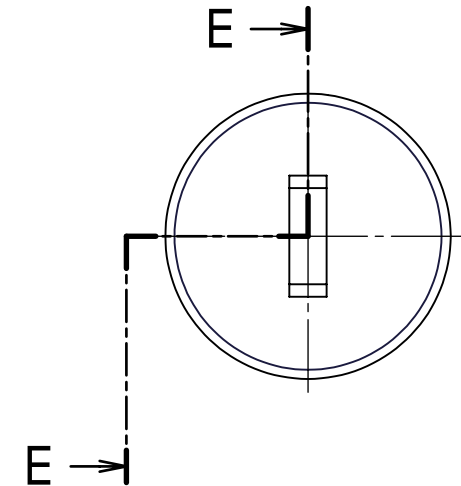

400-DP

Part No.	75-DP	100-DP	125-DP	150-DP	200-DP	300-DP	400-DP	
Size	mm	20	25	32	40	50	80	100
	inches	3/4	1	1-1/4	1-1/2	2	3	4
∅D	32	36.7	45.5	53.4	63	91.5	119.5	
∅E	21	23	28	35	47	76	99	
H	25	31	39	40	48	45	41	
L	35	42	55	55	61	63	59	

Units:mm

Section E-E

1	ボディ	ポリプロピレン	1	
ITEM	PART NAME	MATERIAL	Q'TY	REMARKS
CUSTOMER		TITLE		
		<b>MAX-LOK</b>		
		MAX-DP ダストプラグ		
DATE	SCALE	DRAW	APPR	
Jun.10'03	none	ToMo		
DWG No.				
MAX-DP-05PP-02		3		
		 <b>FULLNESS JAPAN CORPORATION.</b>		